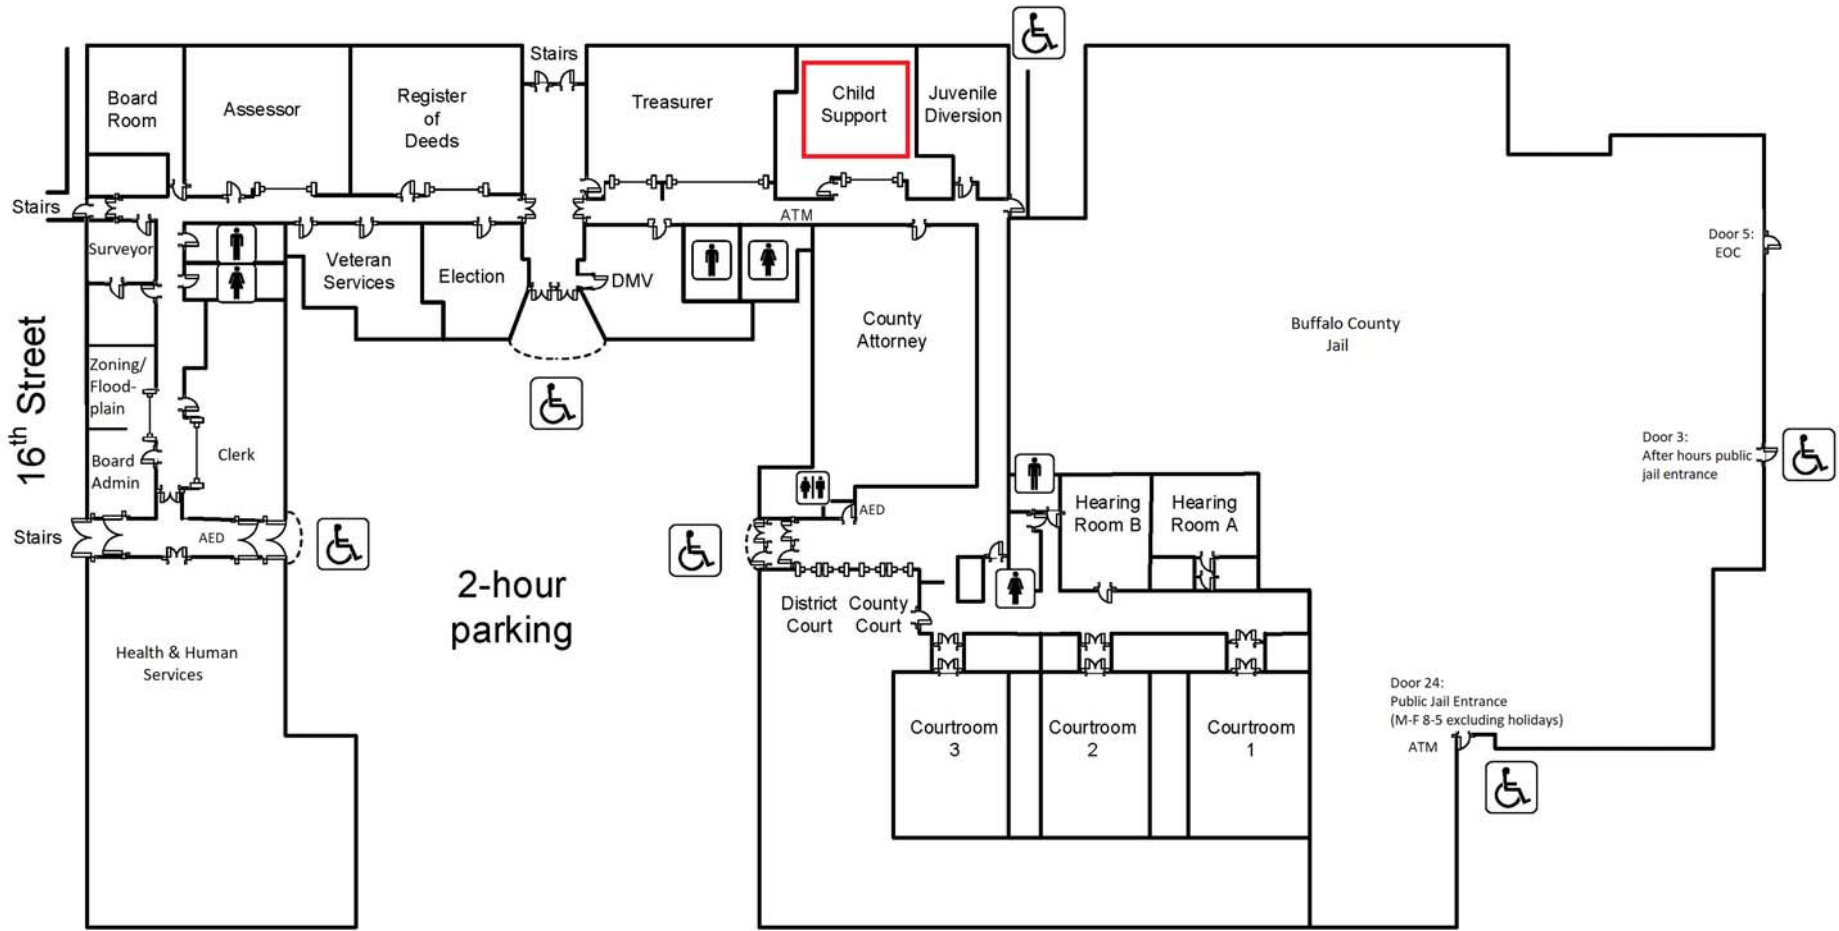

Central Avenue

16<sup>th</sup> Street

2-hour parking

1<sup>st</sup> Avenue

Child Support

Board Room

Assessor

Register of Deeds

Zoning/  
Flood-plain

Board Admin

Clerk

Health & Human Services

District County Court

Courtroom 3

Courtroom 2

Courtroom 1

Hearing Room B

Hearing Room A

Door 5:  
EOC

Door 3:  
After hours public jail entrance

Door 24:  
Public Jail Entrance  
(M-F 8-5 excluding holidays)

ATM