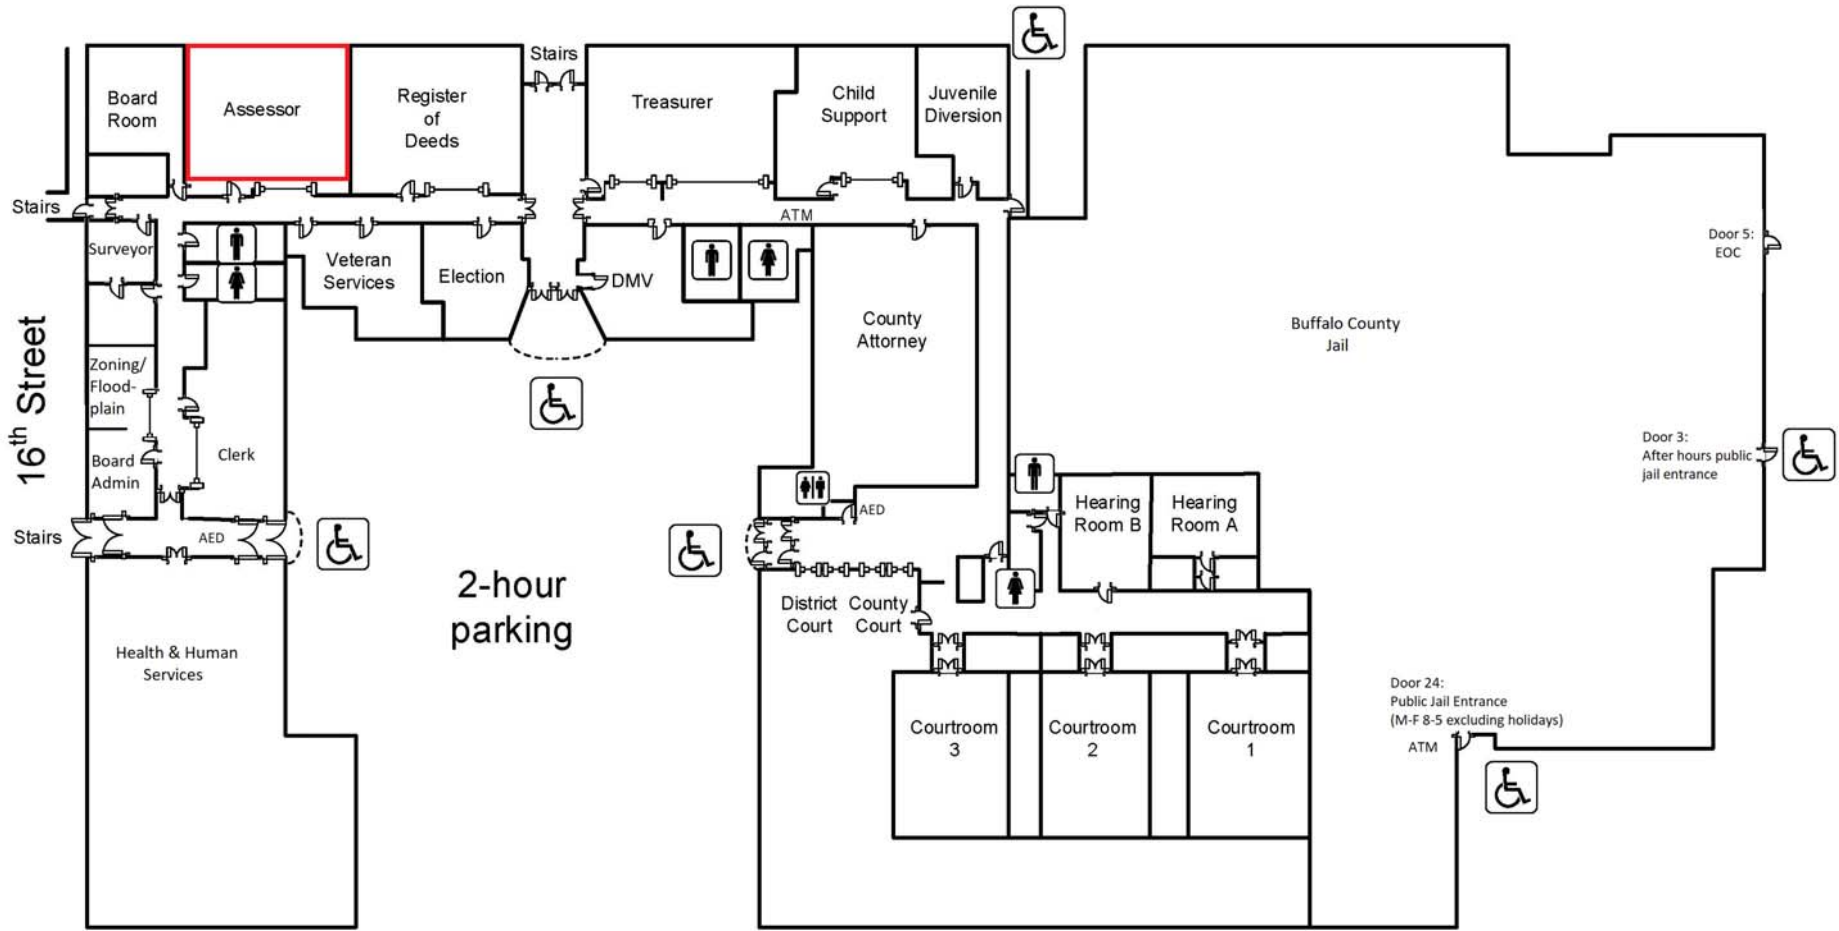

Central Avenue

16<sup>th</sup> Street

2-hour parking

1<sup>st</sup> Avenue