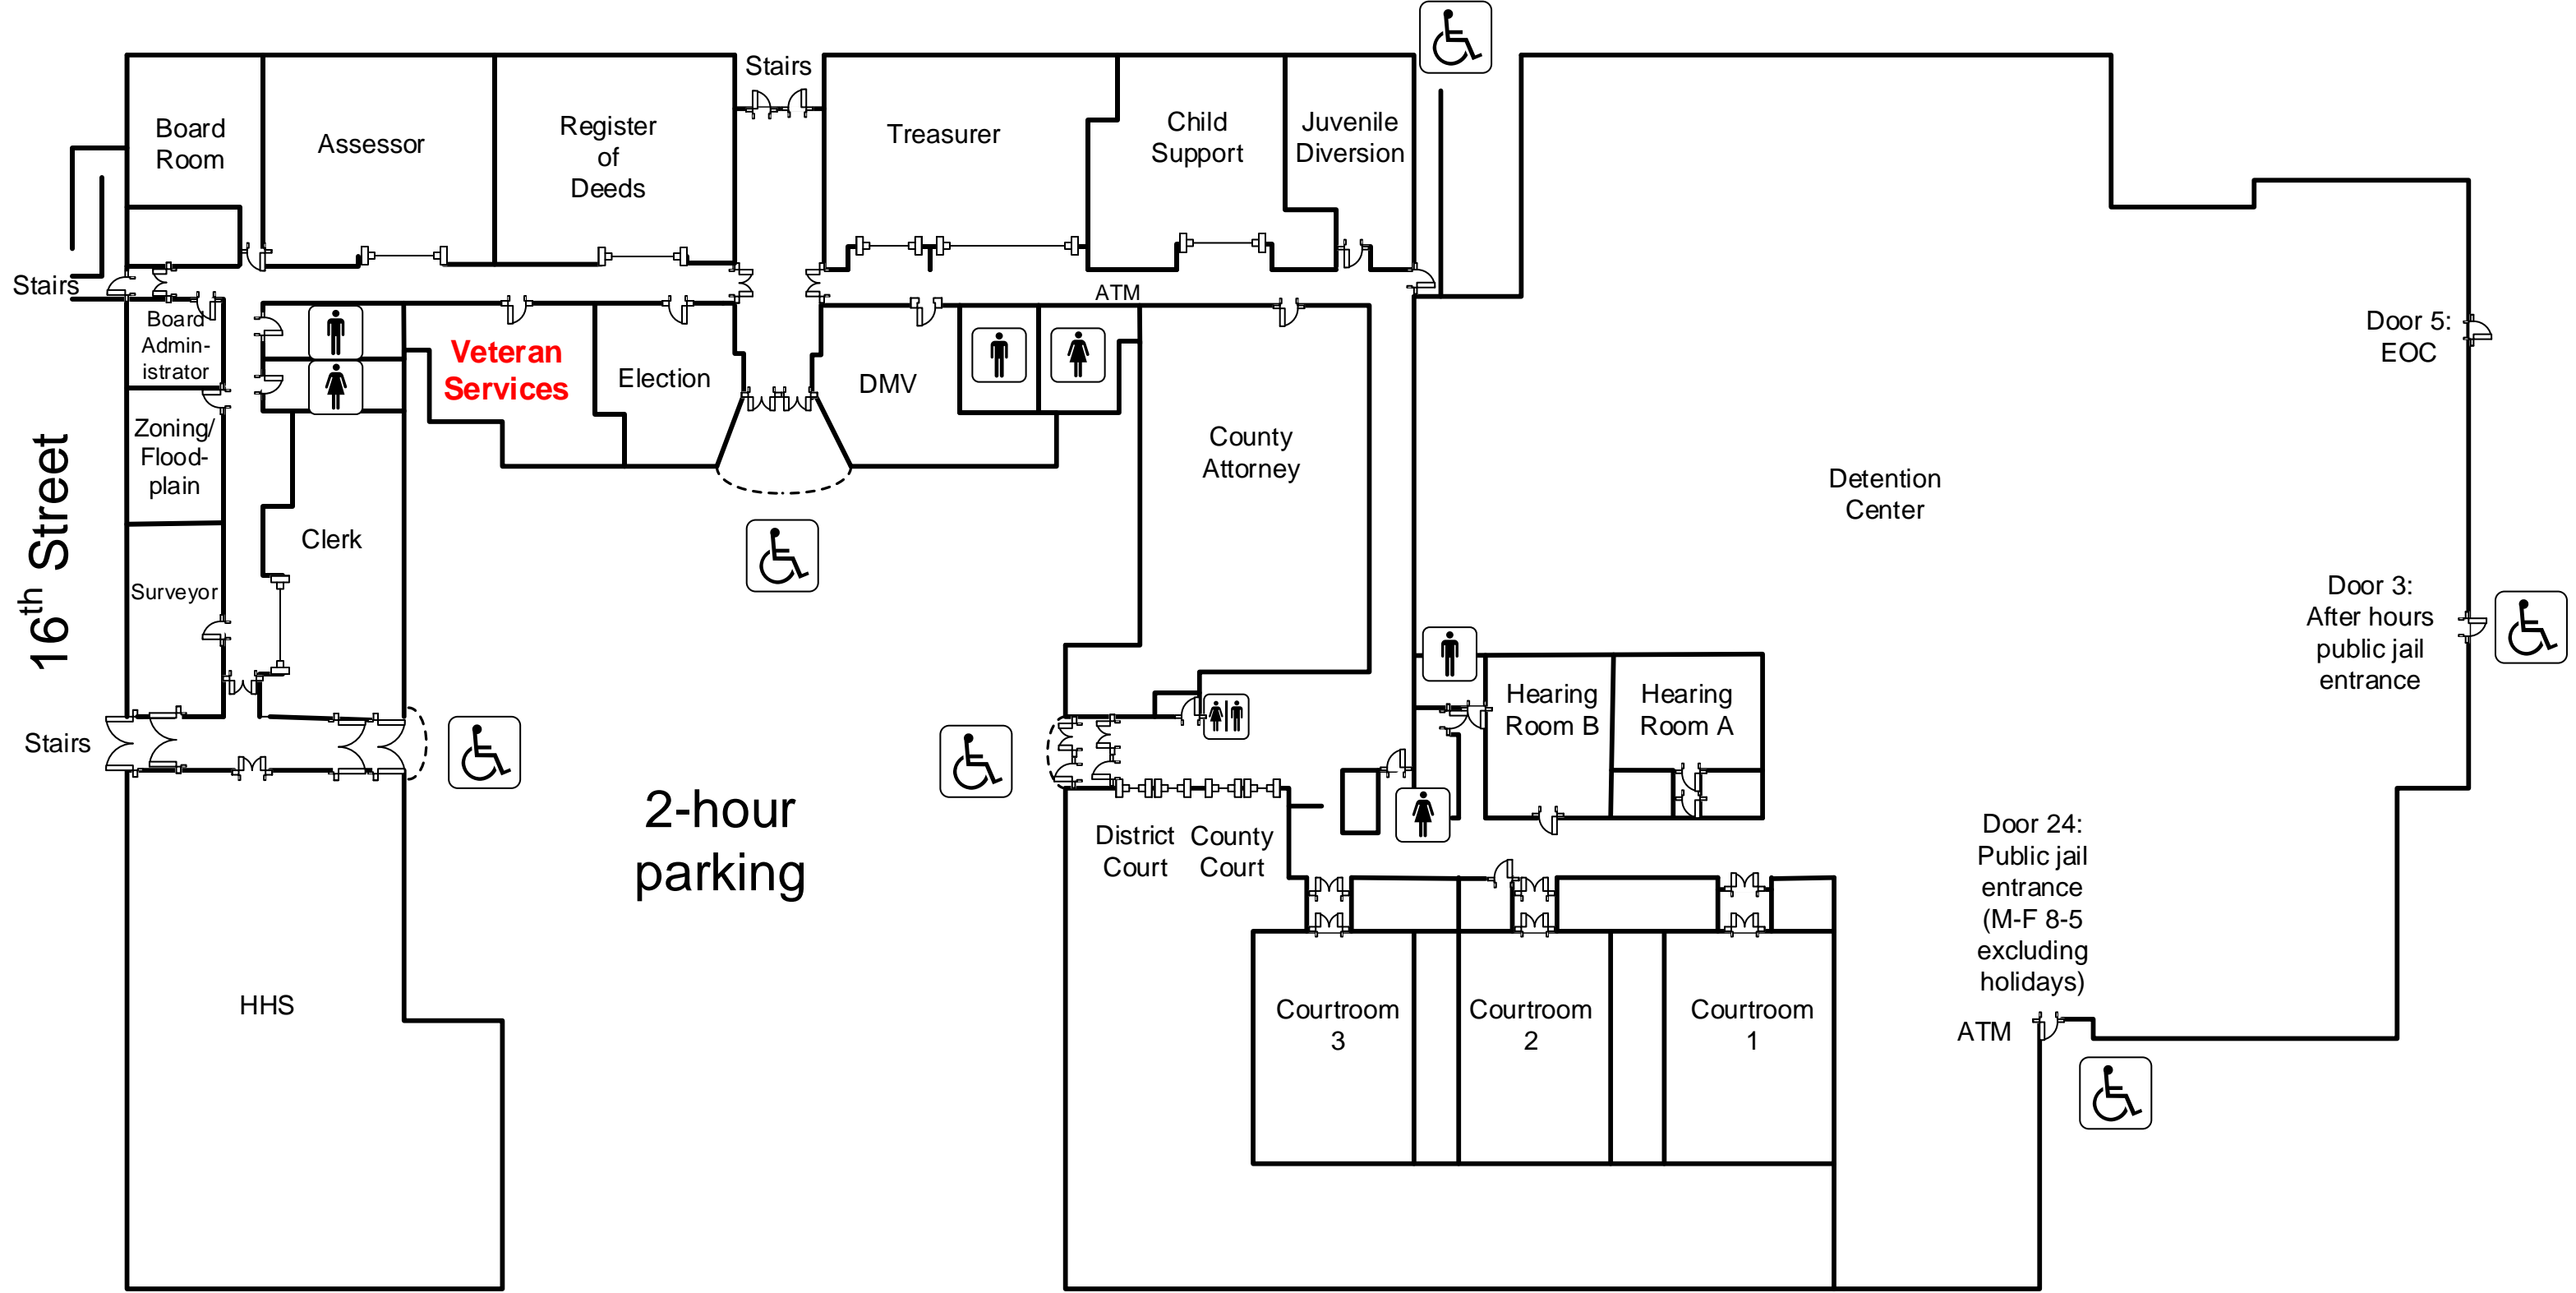

Central Avenue

16th Street

1st Avenue

Veteran Services

2-hour parking

HHS

Detention Center

Door 3:
After hours
public jail
entrance

Door 24:
Public jail
entrance
(M-F 8-5
excluding
holidays)

Door 5:
EOC

District County
Court Court

Courtroom
3

Courtroom
2

Courtroom
1

Hearing
Room B

Hearing
Room A