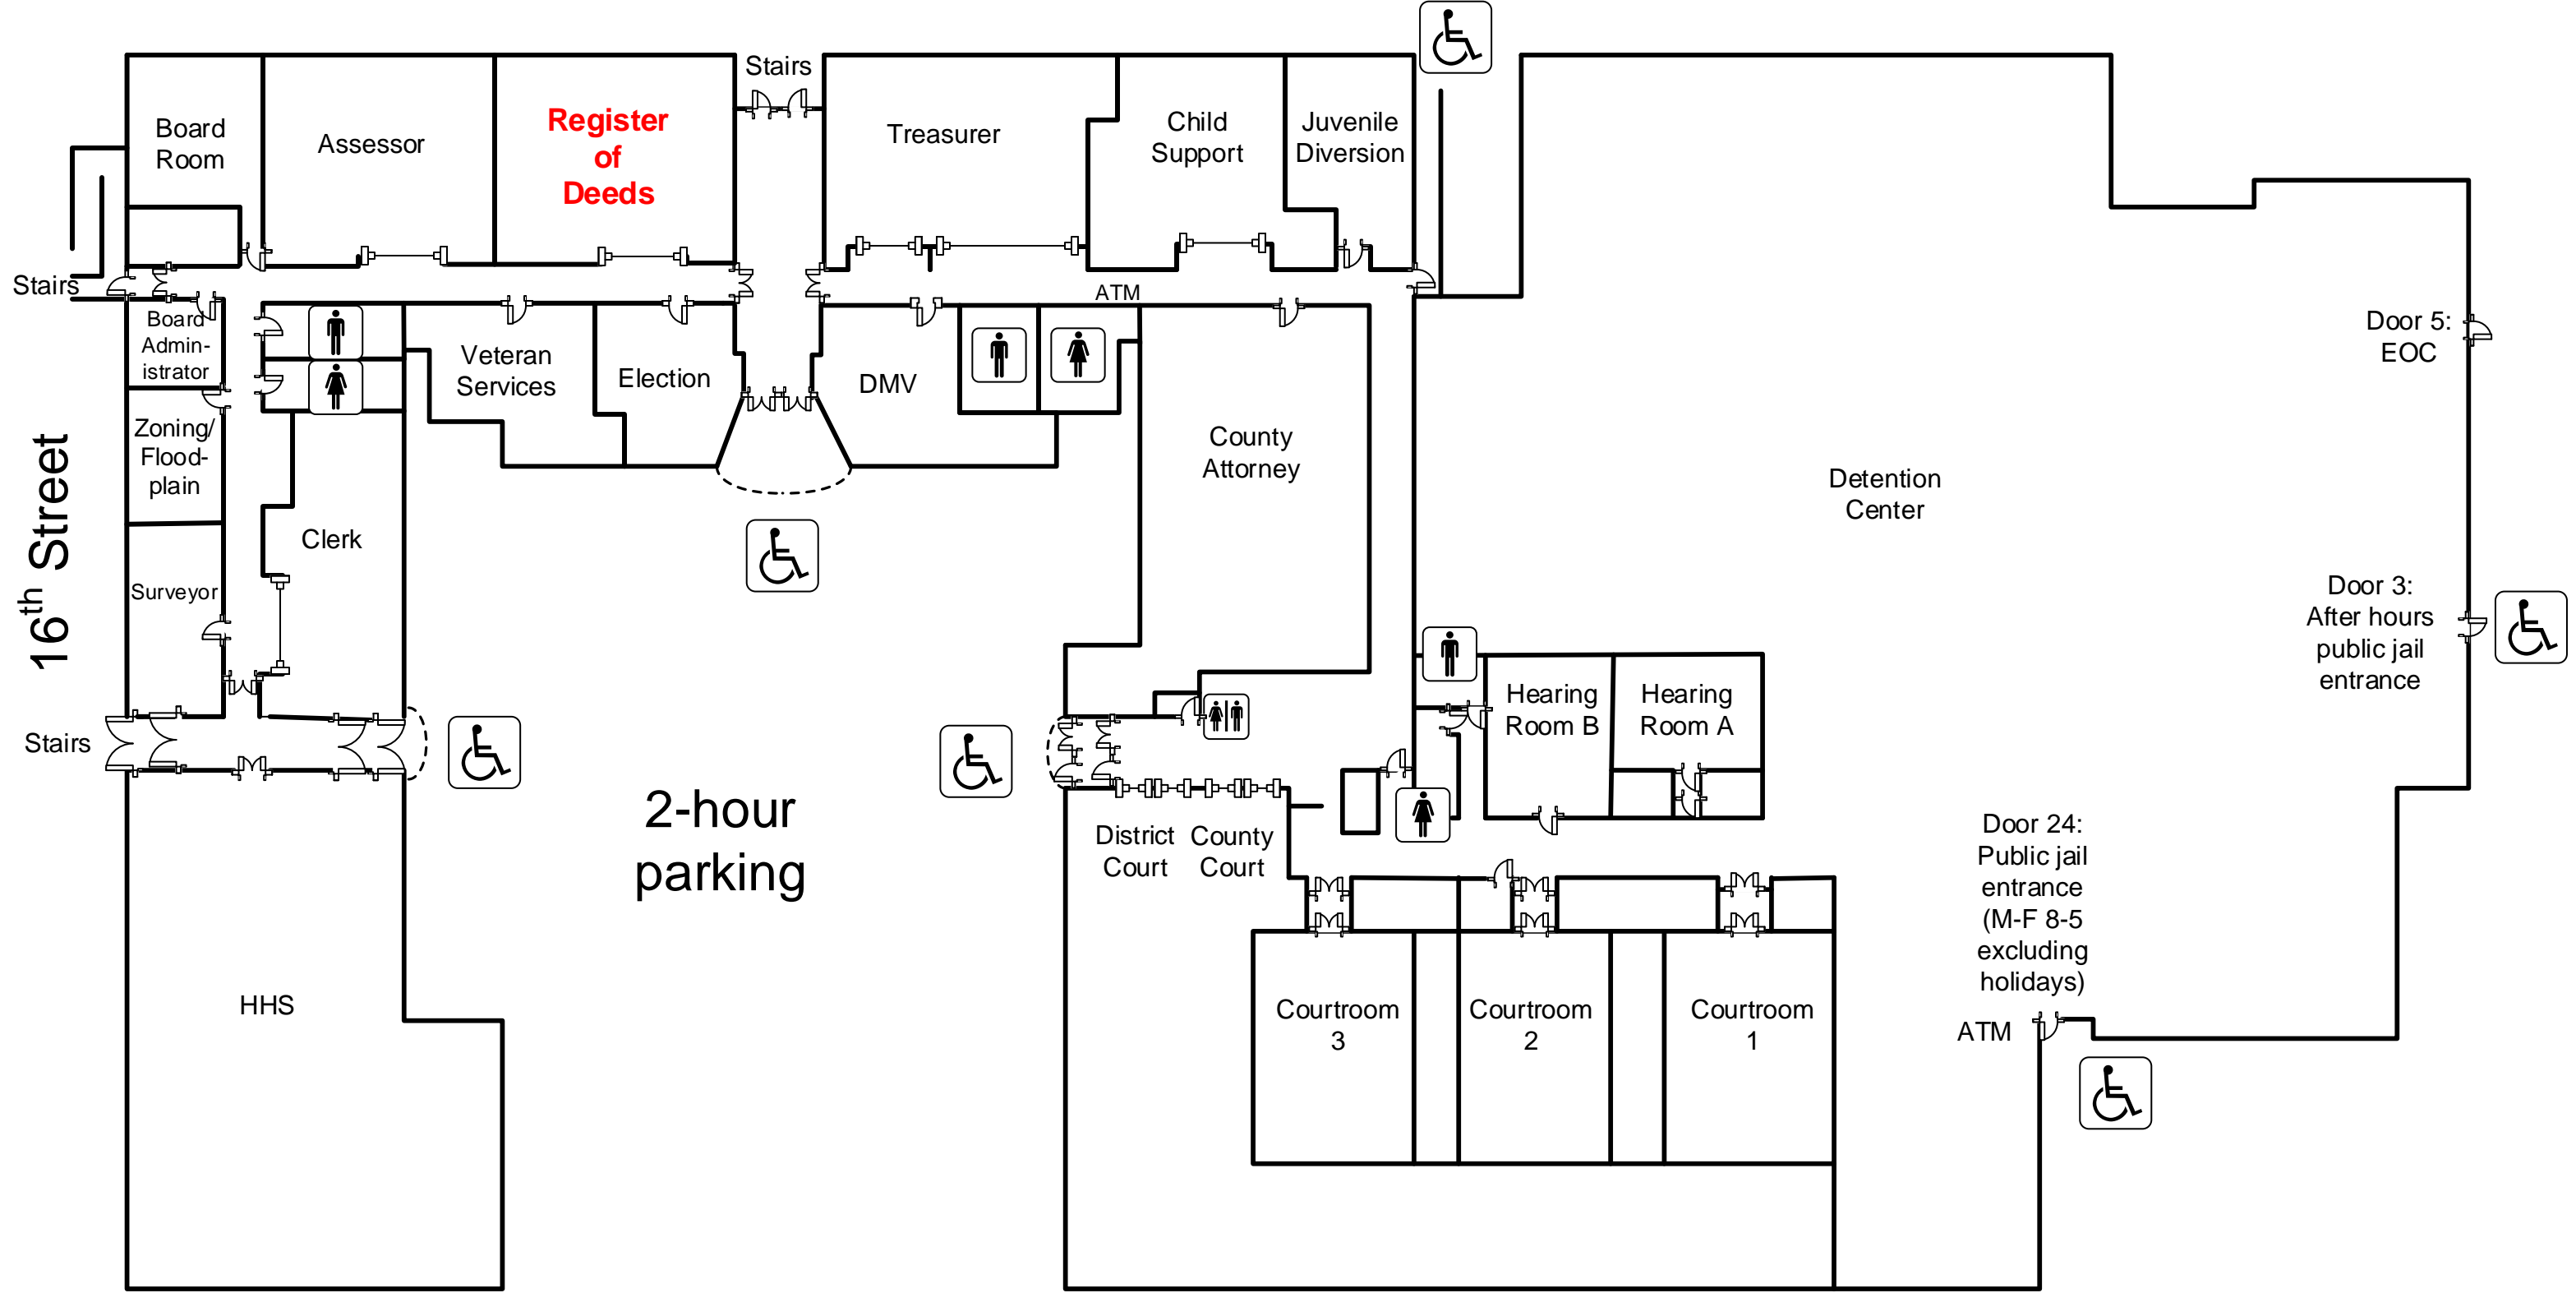

Central Avenue

16<sup>th</sup> Street

2-hour parking

1<sup>st</sup> Avenue

Register of Deeds

Board Room

Assessor

Treasurer

DMV

County Attorney

Hearing Room B

Hearing Room A

District County Court

Courtroom 3

Courtroom 2

Courtroom 1

HHS

Detention Center

Door 5: EOC

Door 3: After hours public jail entrance

Door 24: Public jail entrance (M-F 8-5 excluding holidays)

ATM