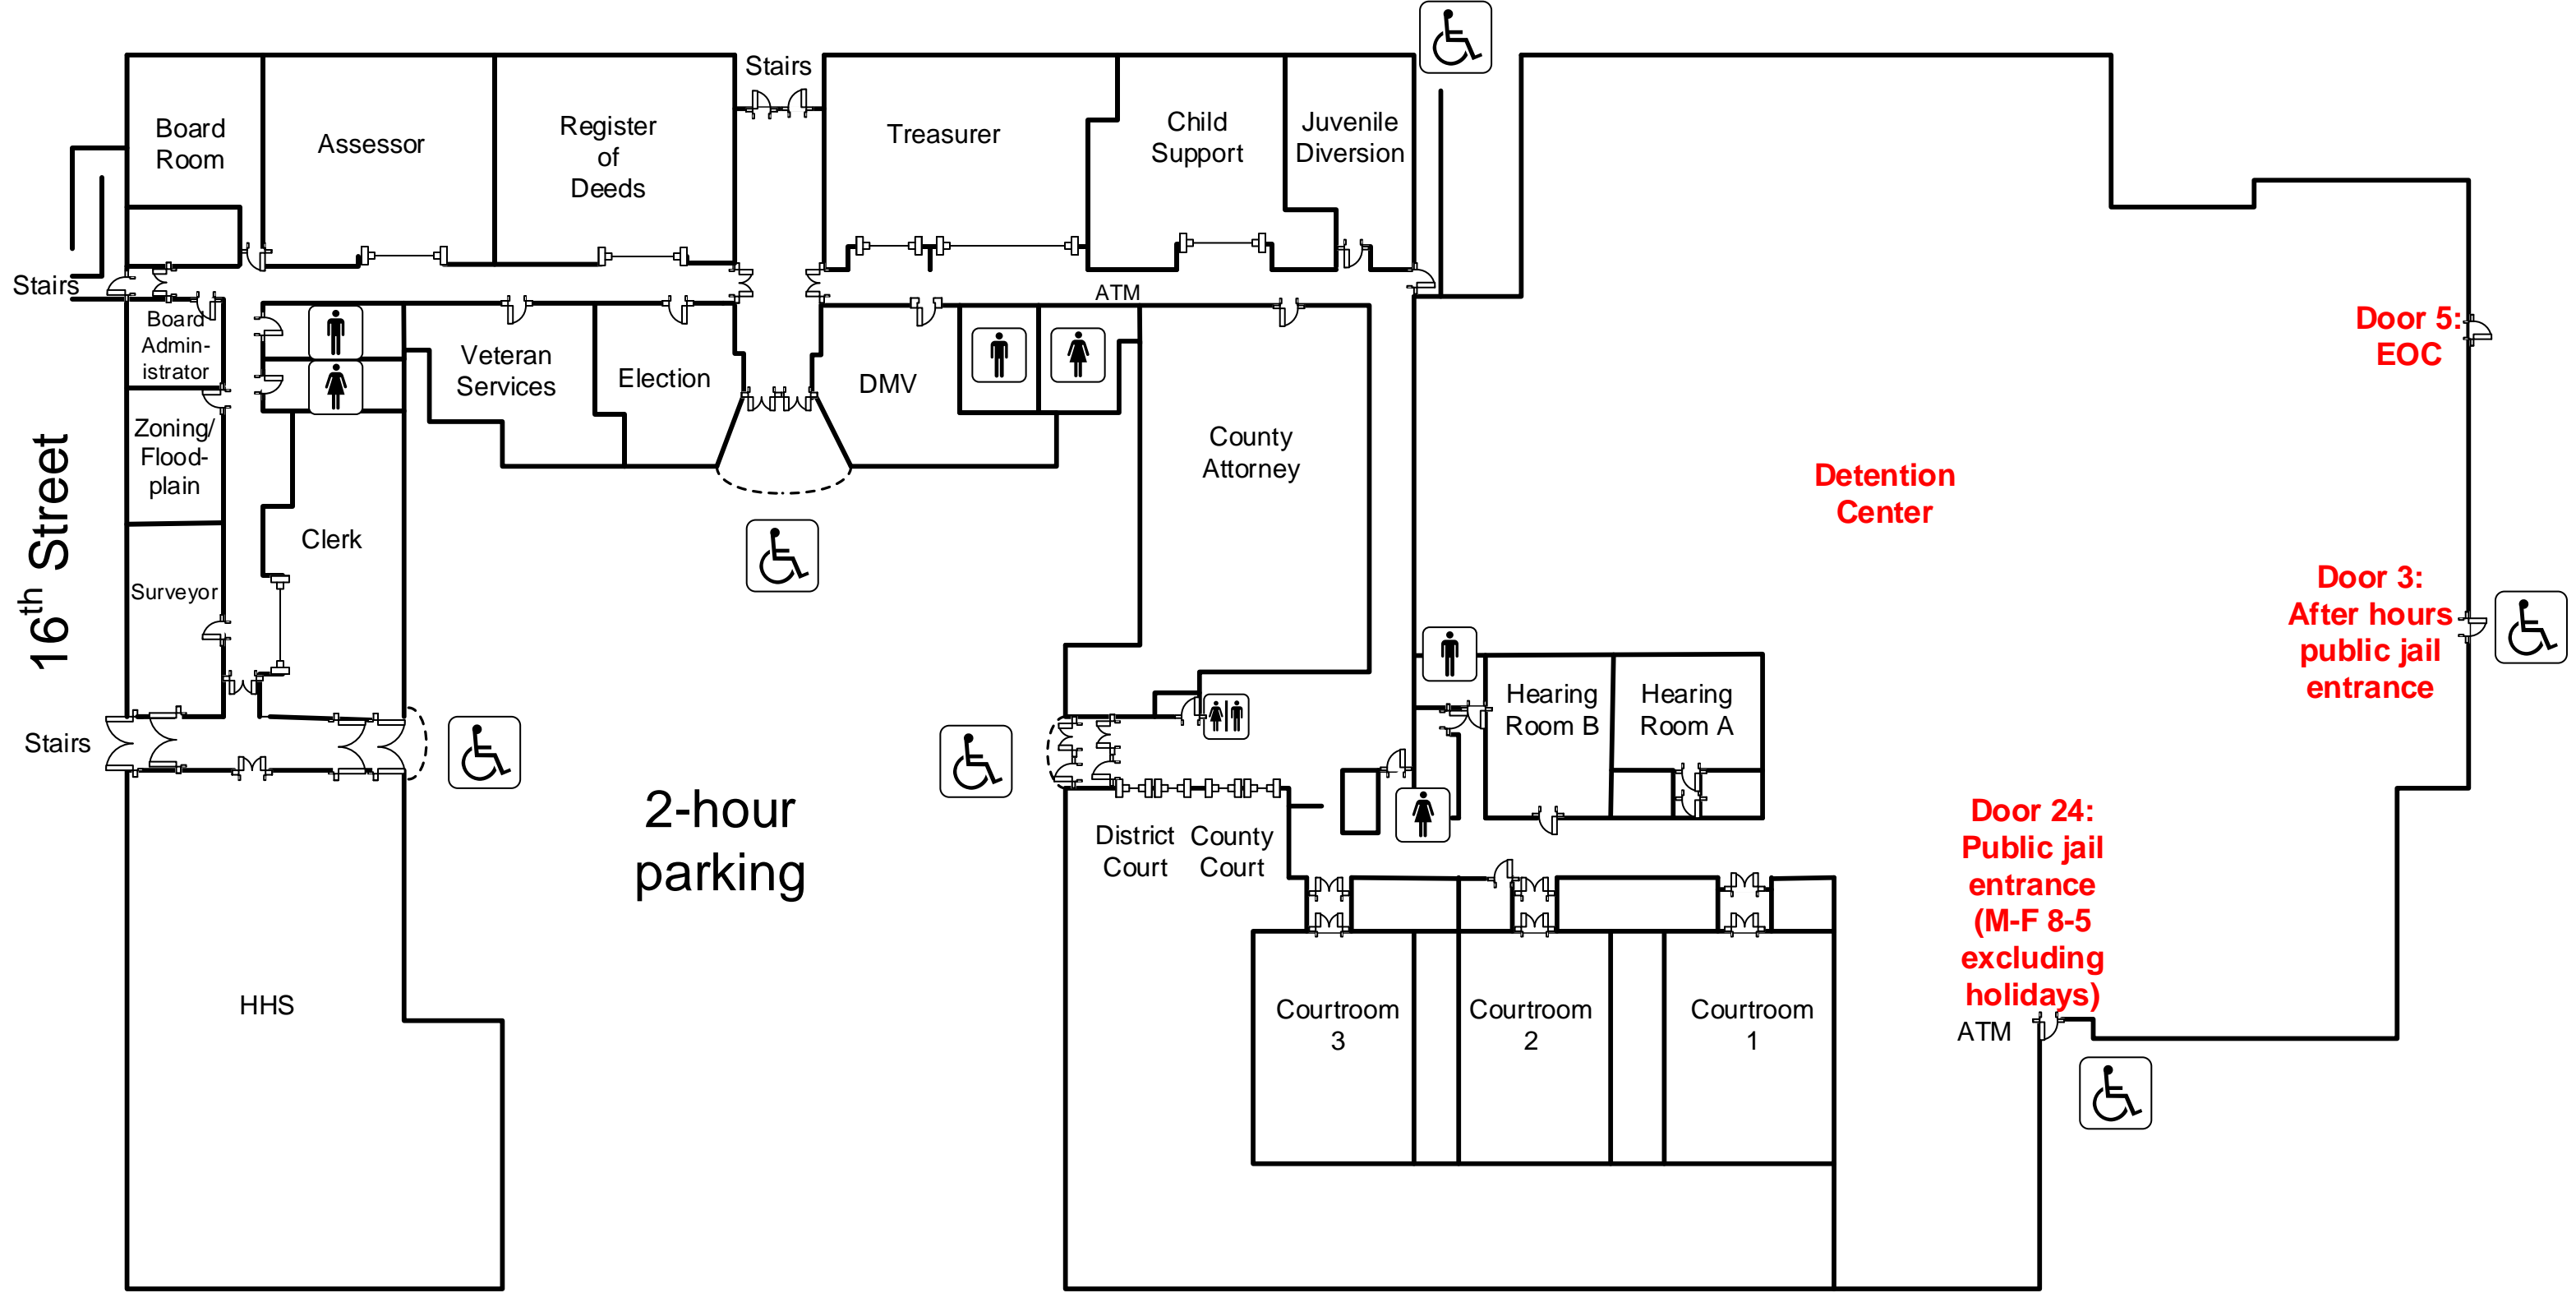

Central Avenue

16<sup>th</sup> Street

2-hour parking

1<sup>st</sup> Avenue

Detention Center

Door 5:  
EOC

Door 3:  
After hours  
public jail  
entrance

Door 24:  
Public jail  
entrance  
(M-F 8-5  
excluding  
holidays)