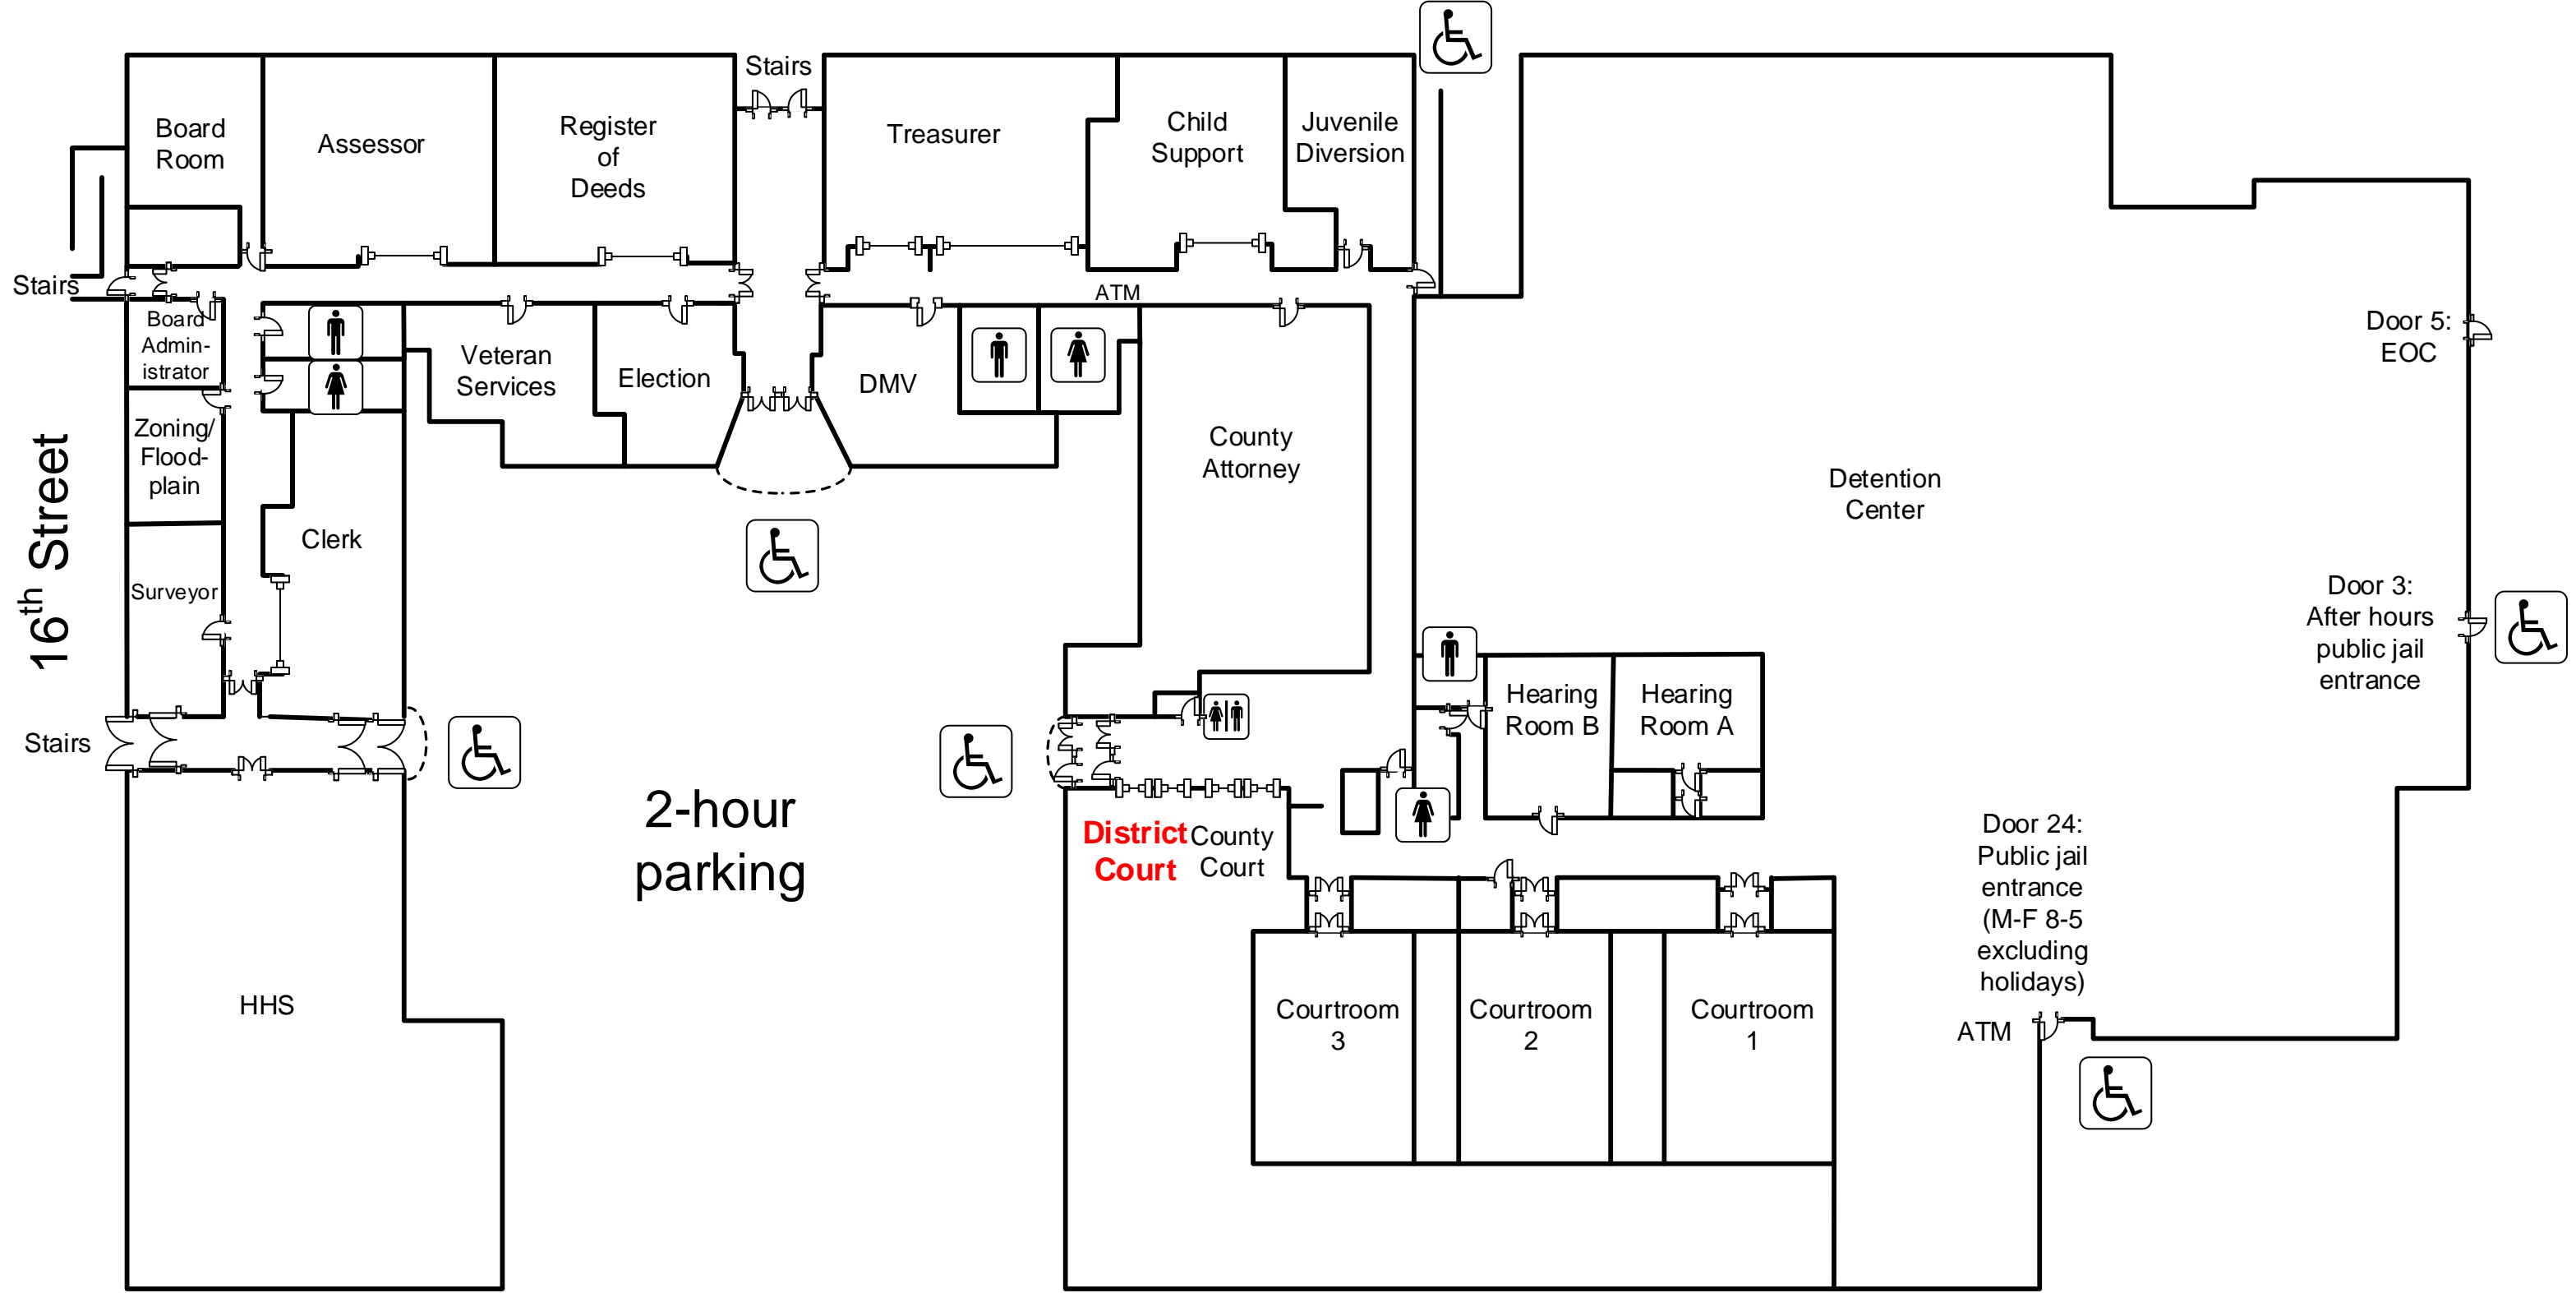

Central Avenue

16<sup>th</sup> Street

2-hour parking

1<sup>st</sup> Avenue