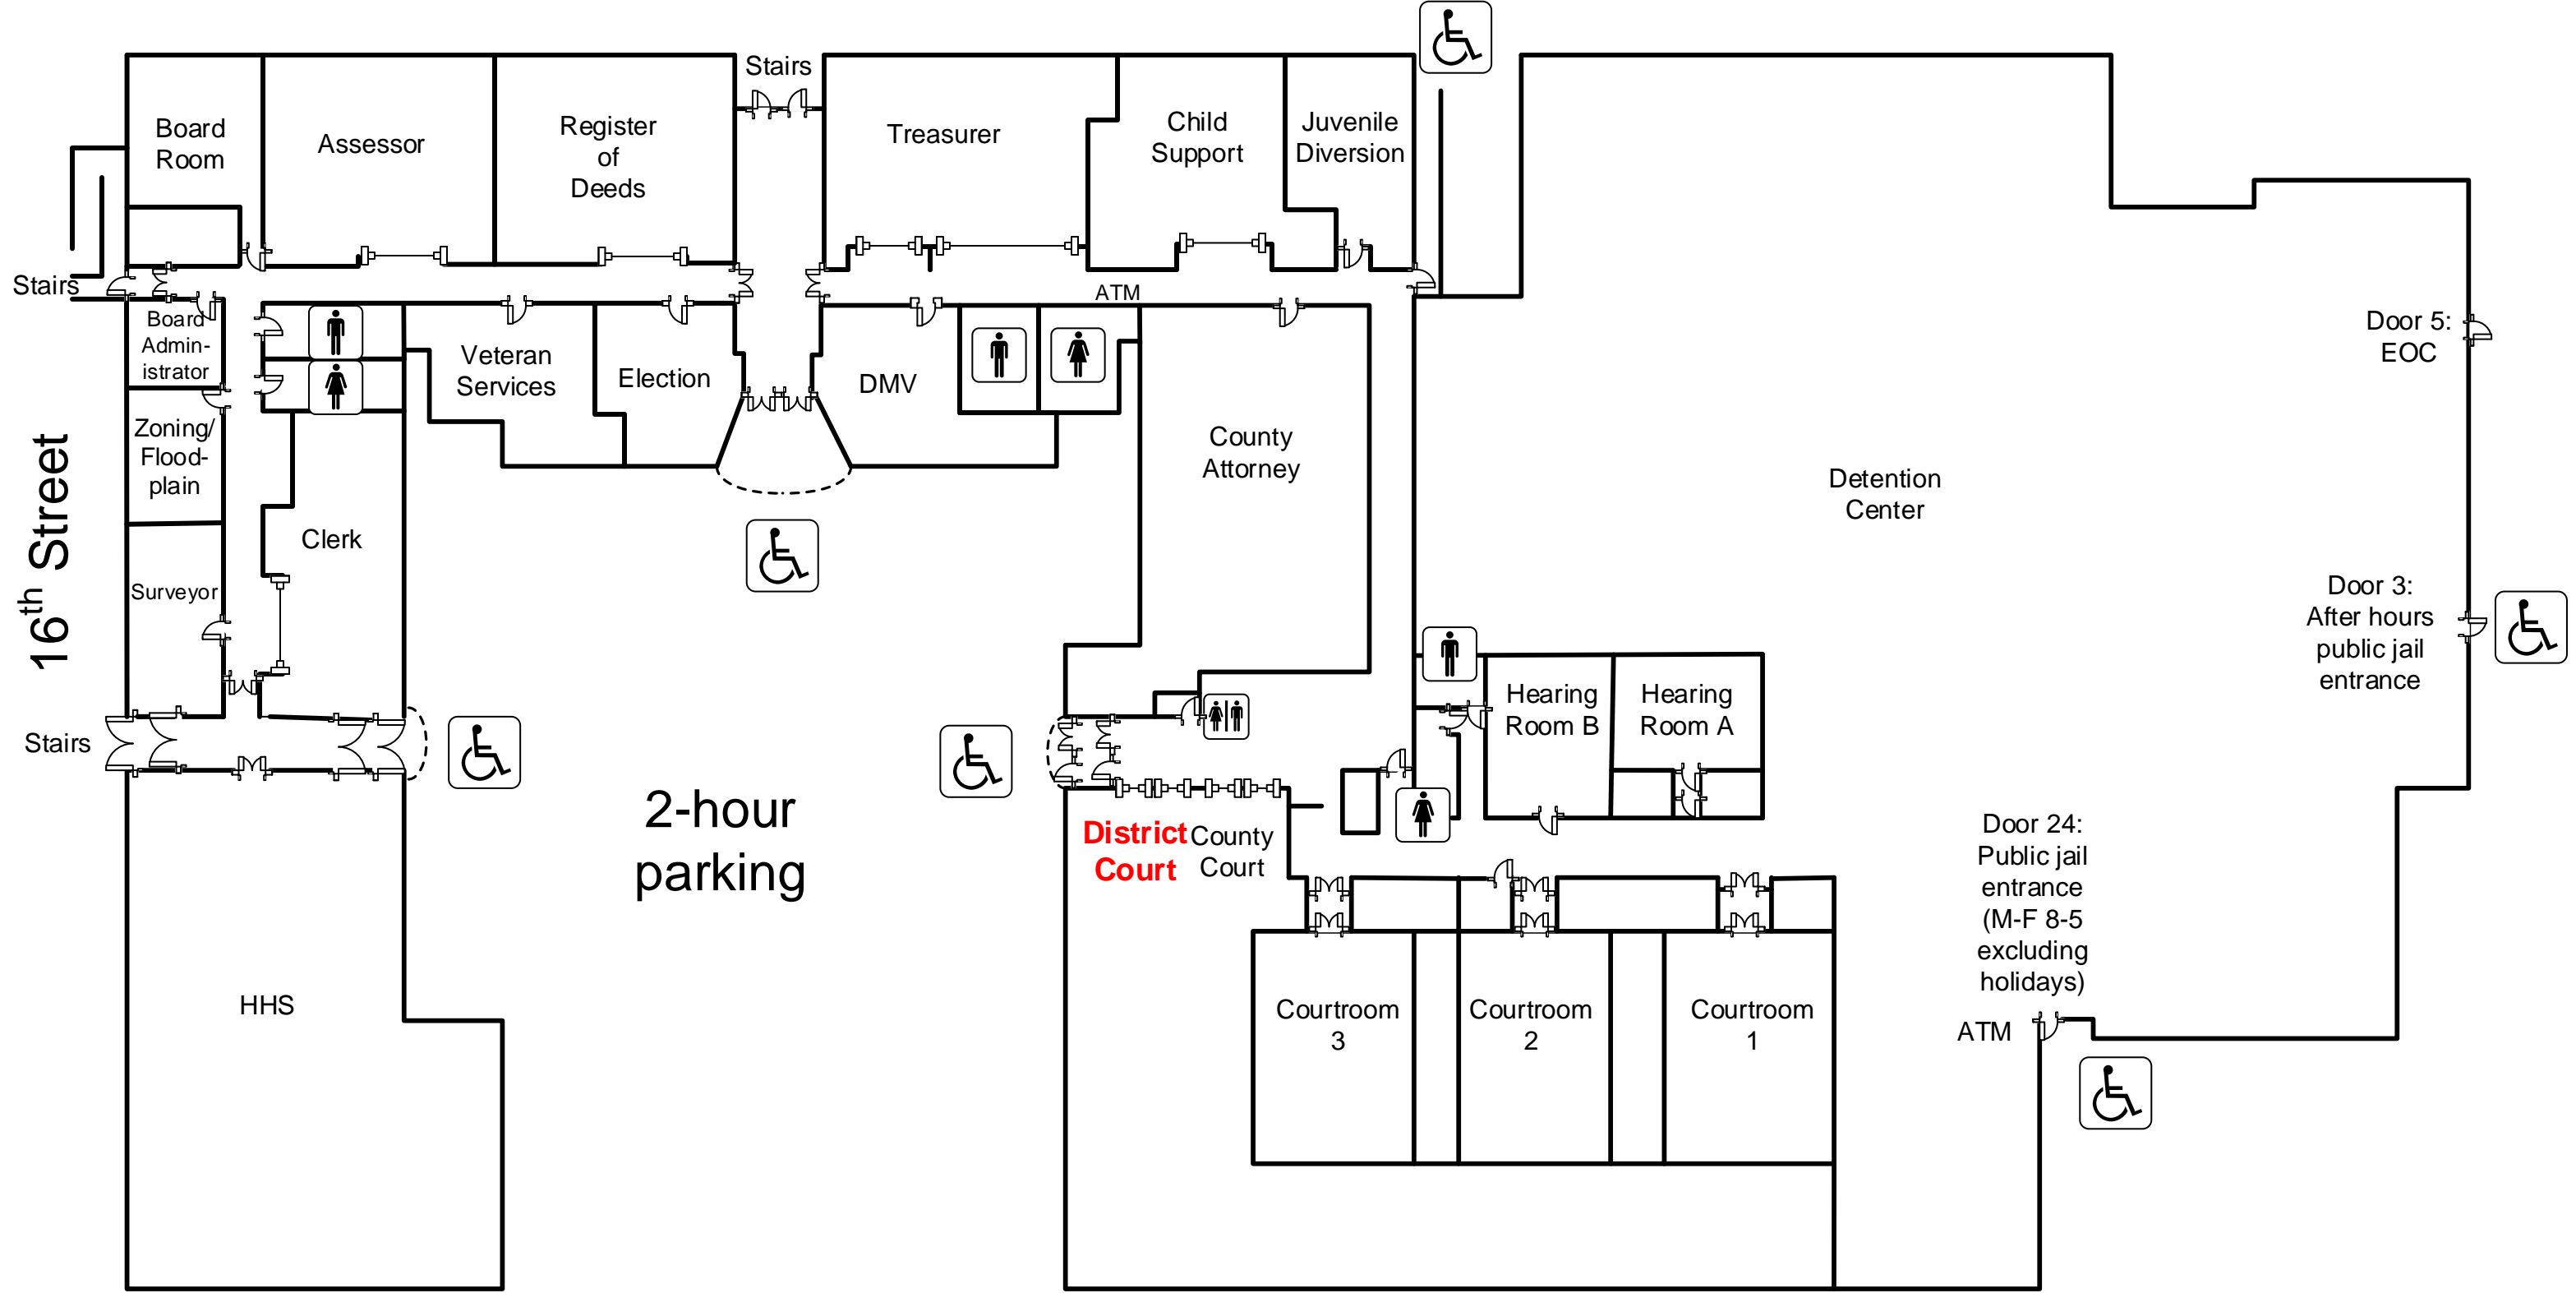

Central Avenue

16th Street

1st Avenue

2-hour parking

HHS

District County Court

Courtroom 3

Courtroom 2

Courtroom 1

ATM

Door 24:
Public jail entrance
(M-F 8-5
excluding
holidays)

Door 3:
After hours
public jail
entrance

Door 5:
EOC

Detention
Center

County
Attorney

DMV