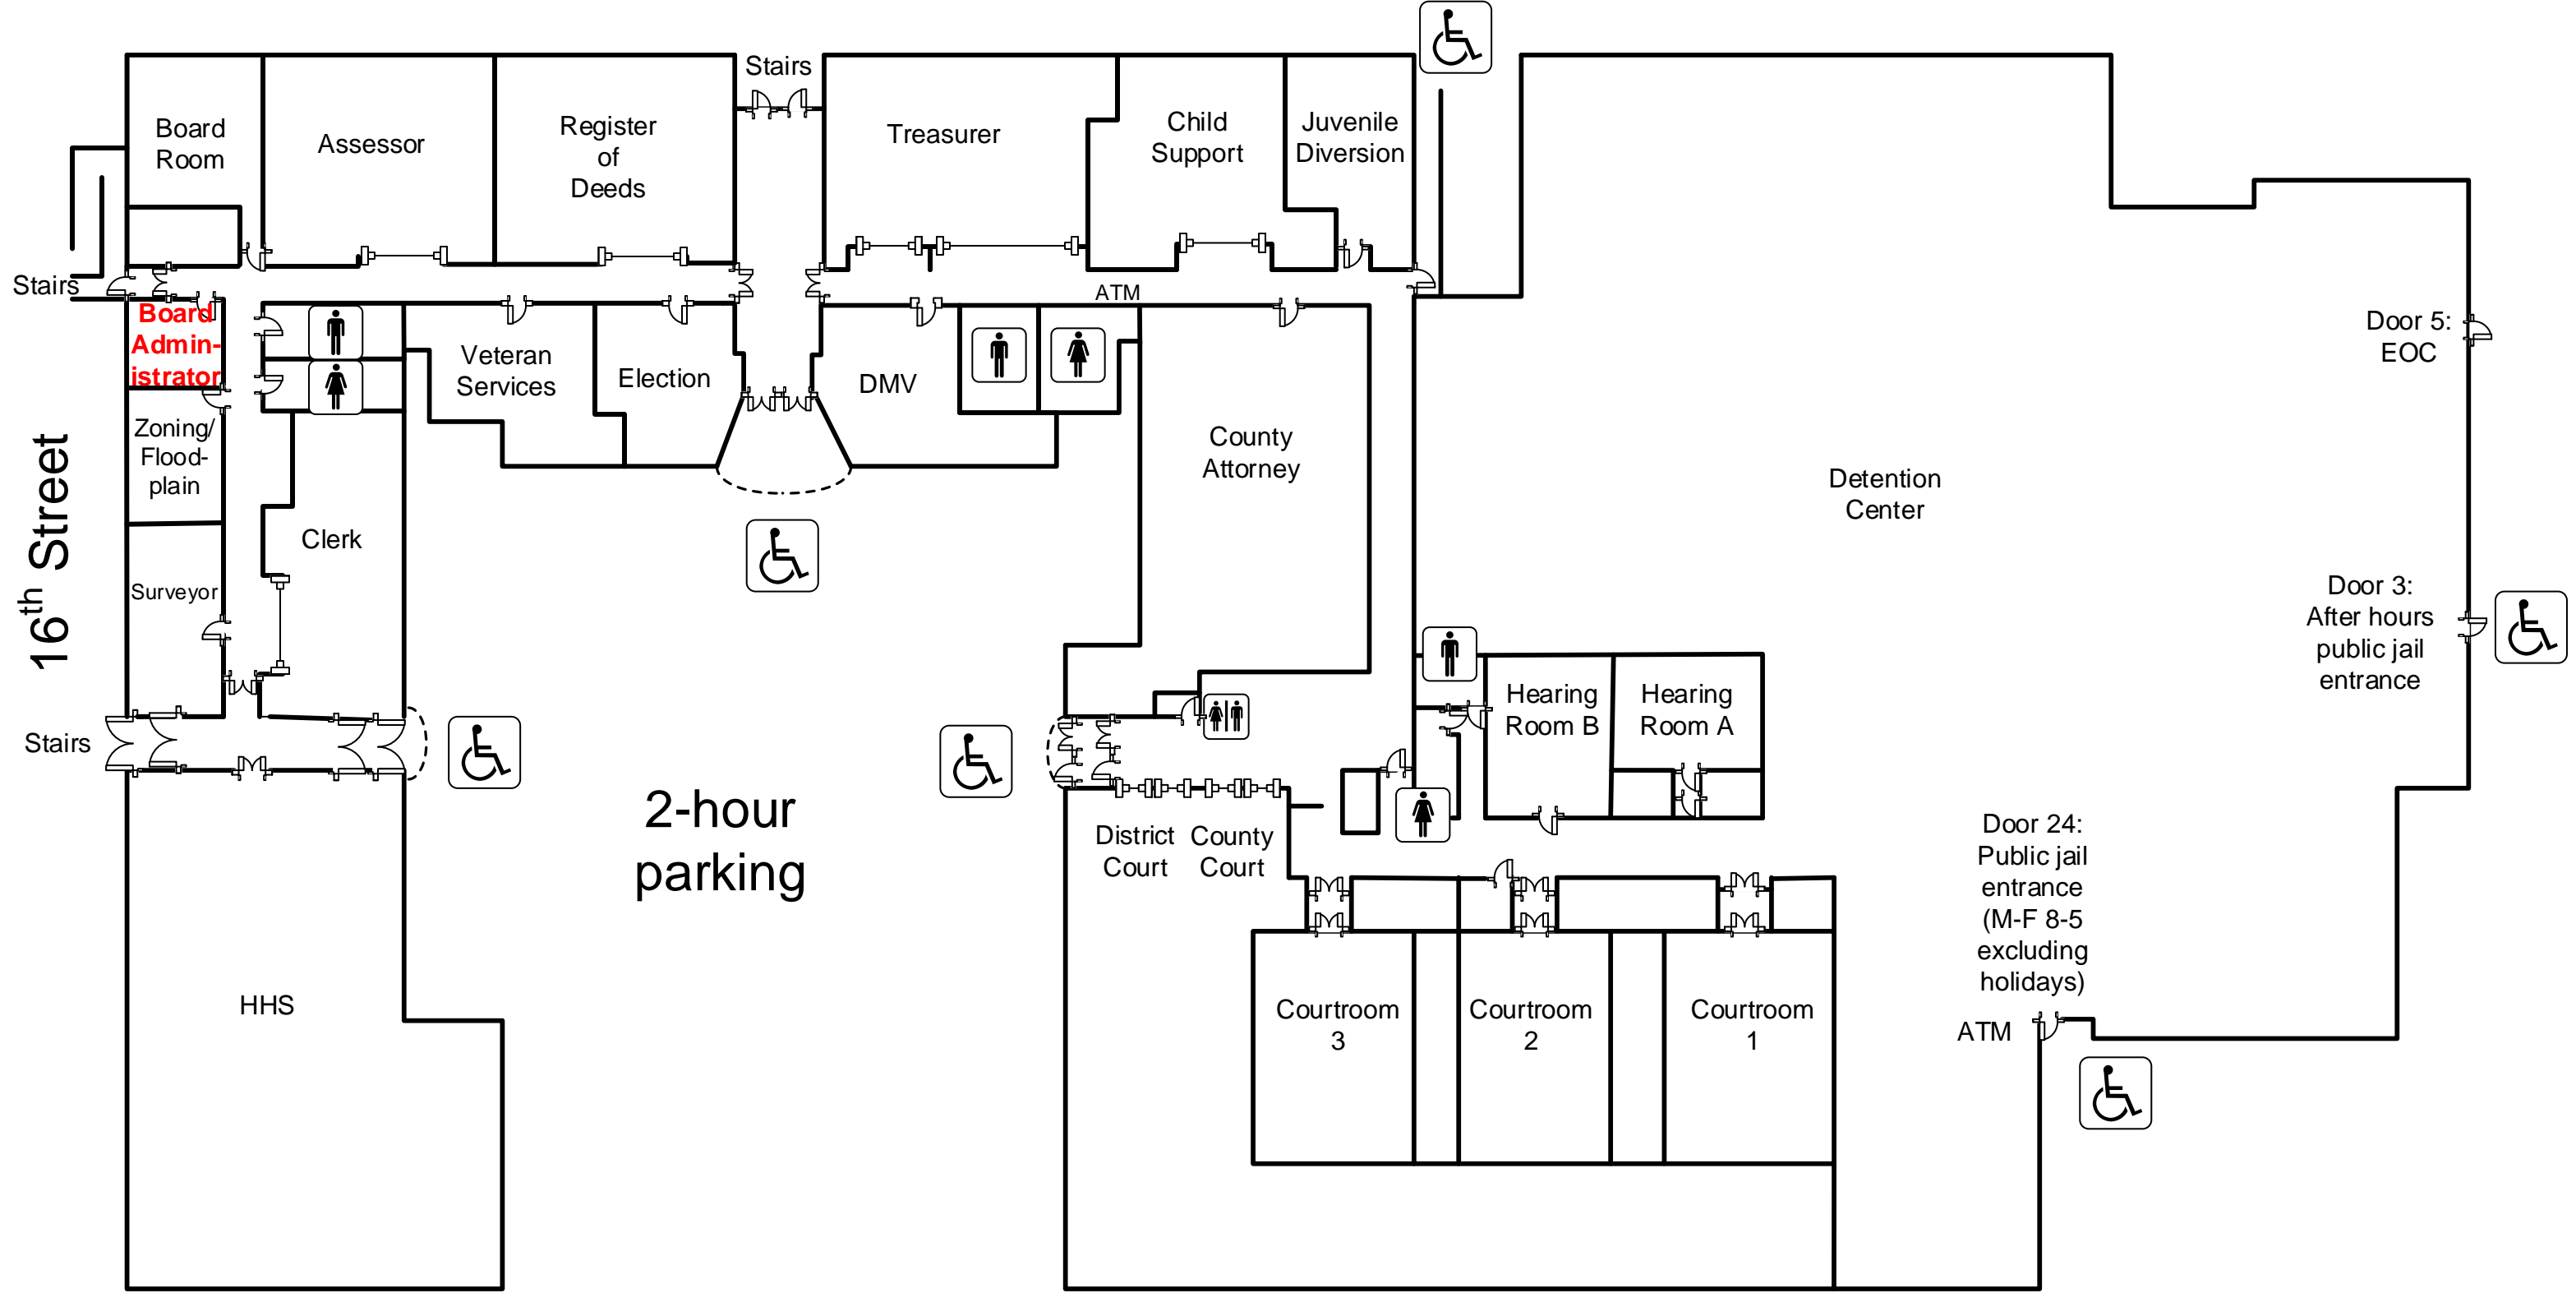

Central Avenue

16th Street

2-hour parking

1st Avenue

Board Room

Assessor

Register of Deeds

Treasurer

DMV

County Attorney

District County Court

Courtroom 3

Courtroom 2

Courtroom 1

Hearing Room B

Hearing Room A

Detention Center

Door 5: EOC

Door 3: After hours public jail entrance

Door 24: Public jail entrance (M-F 8-5 excluding holidays)

ATM